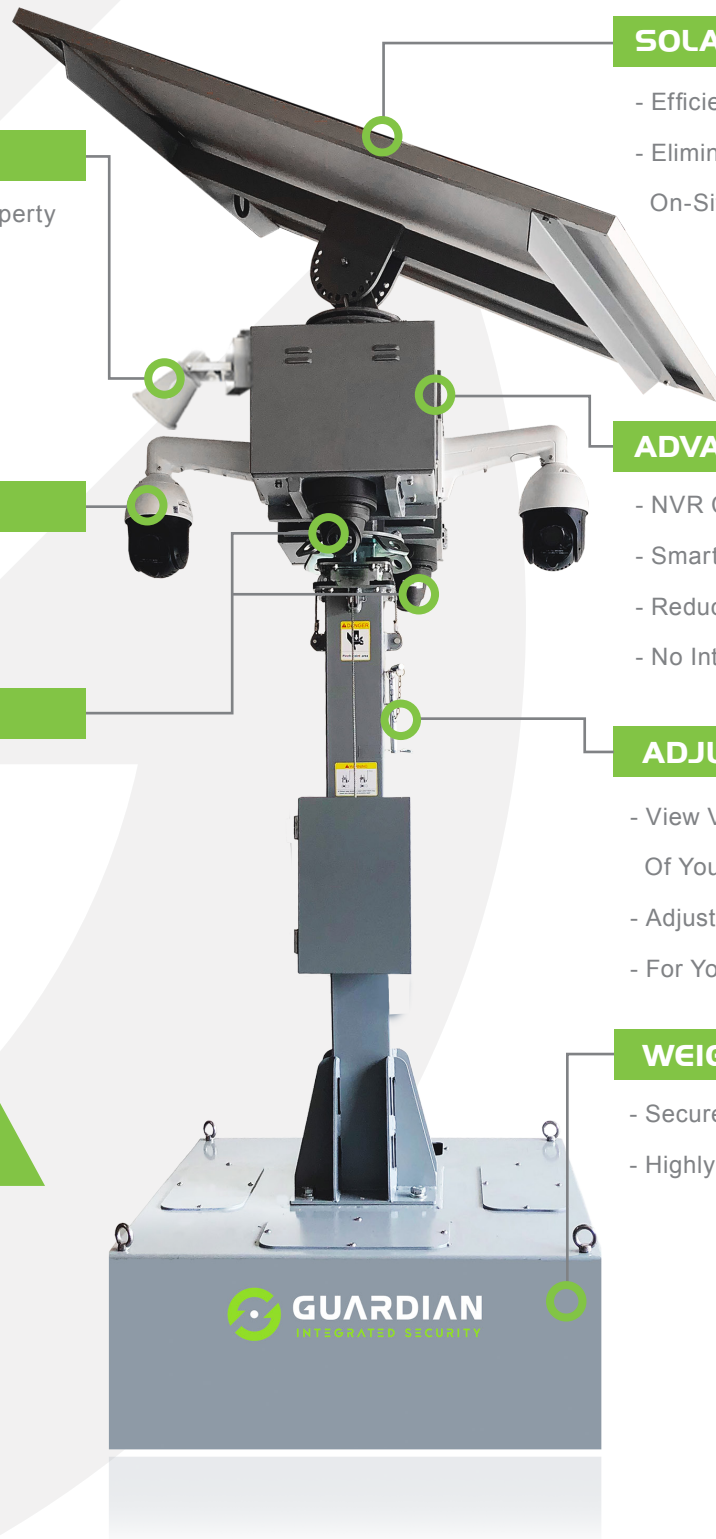

SOLAR PANEL

- Efficient Power Consumption
- Eliminates Need For On-Site Power

ADVANCED TECHNOLOGY

- NVR Capabilities (storage of all footage)
- Smart Artificial Intelligence
- Reduced False Alarms
- No Internet Required

ADJUSTABLE CRANKER

- View Vulnerable Areas Of Your Property
- Adjustable Height Of Up To 16FT
- For Your Specific Security Needs

WEIGHTED BASE

- Securely Stationed
- Highly Durable And Weatherproof

TWO WAY SPEAKER

- Live Interaction With Your Property
- Remote Guards Can Verify Authorized Personnel On-Site

IP PTZ SPEED DOME

- 360° View Of Your Property
- Intelligent 3D Positioning

IP TURRET CAMERA

- Close Range High Resolution
- Great For Close Range Areas Of Your Property

ROBOGUARD™ IS IDEAL FOR:

CONSTRUCTION SITES
PARKING LOTS
COMMERCIAL BUILDINGS
WAREHOUSES
LOGISTIC SERVICES